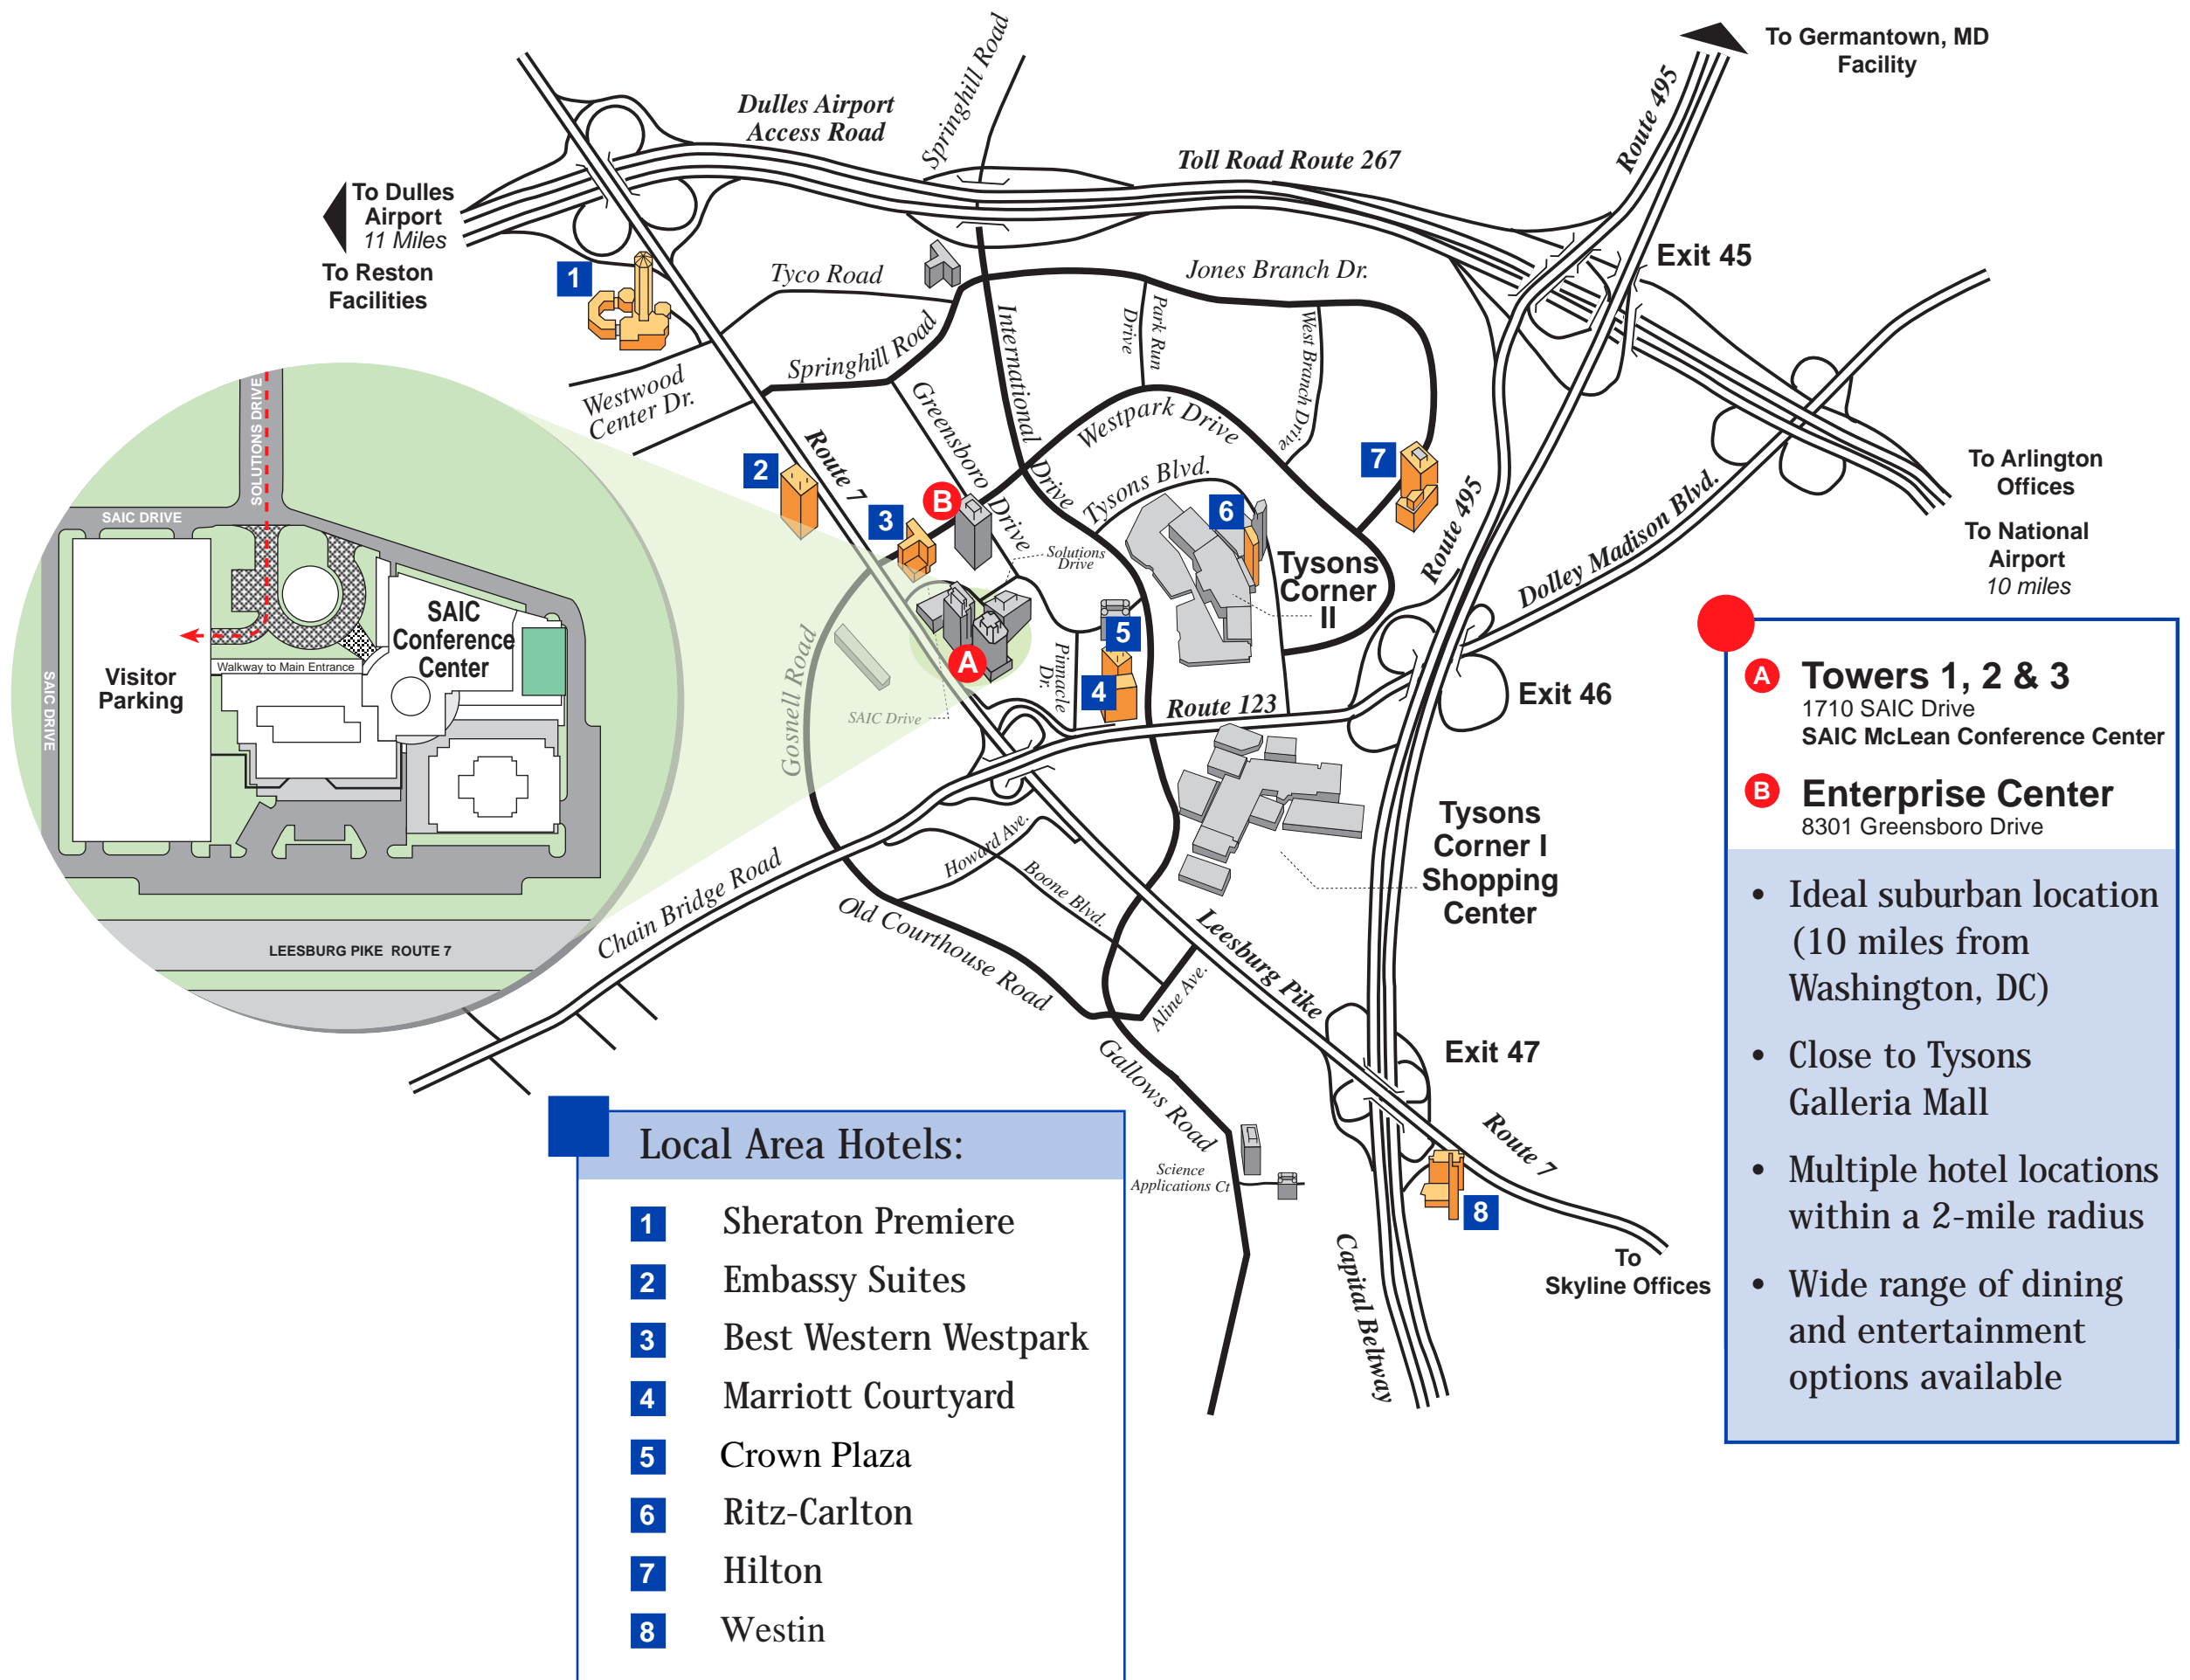

From Northbound I-95:

1. From I-95 North, exit onto I-495 towards Rockville/Tyson's Corner.
2. Take exit # 47 to Leesburg Pike - Route 7 West. Stay to the right and pass Tyson's Corner Mall.
3. Make a right onto International Drive. Cross over Route 123/Chainbridge Road.
4. At the next light, make a left turn onto Greensboro Drive.
5. Make a left turn onto Solutions Drive.
6. Go straight and cross-over SAIC Drive. Enter the round-about and make a right turn into the visitor's parking garage.

From Westbound I-66:

1. Take I-66 West to Route 7 West Exit.
2. Stay to the right and pass Tyson's Corner Mall.
3. Make a right onto International Drive. Cross over Route 123/Chainbridge Road.
4. At the next light, make a left turn onto Greensboro Drive.
5. Make a left turn onto Solutions Drive.
6. Go straight and cross-over SAIC Drive. Enter the round-about and make a right turn into the visitor's parking garage.

From Eastbound I-66:

1. Take I-66 East to I-495 towards Rockville.
2. Take exit # 47 to Leesburg Pike - Route 7 West.
3. Stay to the right and pass Tyson's Corner Mall.
4. Make a right onto International Drive. Cross over Route 123/Chainbridge Road.
5. At the next light, make a left turn onto Greensboro Drive.
6. Make a left turn onto Solutions Drive.
7. Go straight and cross-over SAIC Drive. Enter the round-about and make a right turn into the visitor's parking garage.

From Ronald Reagan - Washington National Airport:

1. Take the George Washington Memorial Parkway from the airport.
2. Make a left turn onto Dolly Madison Boulevard, and follow approximately 5 miles.
3. Stay straight to go onto Route 123/Chain Bridge Road.
4. Make a right turn onto International Drive.
5. Make a left turn at the first light onto Greensboro Drive.
6. Make a left turn onto Solutions Drive.
7. Go straight and cross-over SAIC Drive. Enter the round-about and make a right turn into the visitor's parking garage.