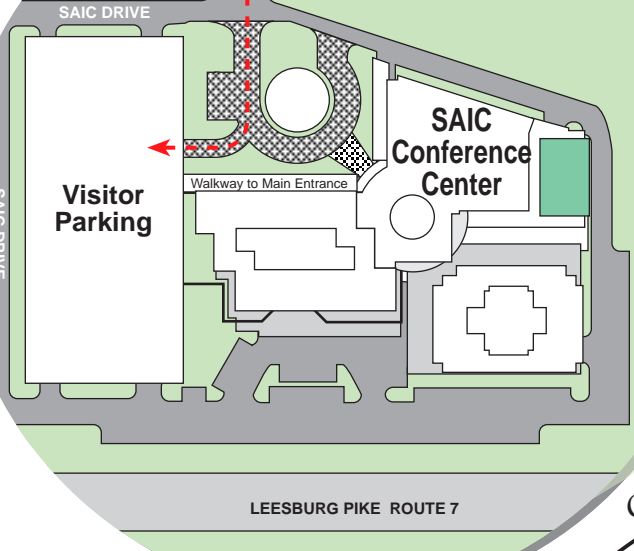

From Northbound I-95:

1. From I-95 North, exit onto I-495 towards Rockville/Tyson's Corner.
2. Take exit # 47 to Leesburg Pike - Route 7 West. Stay to the right and pass Tyson's Corner Mall.
3. Make a right onto International Drive. Cross over Route 123/Chainbridge Road.
4. At the next light, make a left turn onto Greensboro Drive.
5. Make a left turn onto Solutions Drive.
6. Go straight and cross-over SAIC Drive. Enter the round-about and make a right turn into the visitor's parking garage.

From Ronald Reagan - Washington National Airport:

1. Take the George Washington Memorial Parkway from the airport.
2. Make a left turn onto Dolly Madison Boulevard, and follow approximately 5 miles.
3. Stay straight to go onto Route 123/Chain Bridge Road.
4. Make a right turn onto International Drive.
5. Make a left turn at the first light onto Greensboro Drive.
6. Make a left turn onto Solutions Drive.
7. Go straight and cross-over SAIC Drive. Enter the round-about and make a right turn into the visitor's parking garage.

To Dulles Airport
11 Miles
To Reston Facilities

To Germantown, MD
Facility

To Arlington
Offices
To National
Airport
10 miles

- Local Area Hotels:**
- 1** Sheraton Premiere
 - 2** Embassy Suites
 - 3** Best Western Westpark
 - 4** Marriott Courtyard
 - 5** Crown Plaza
 - 6** Ritz-Carlton
 - 7** Hilton
 - 8** Westin

- A** **Towers 1, 2 & 3**
1710 SAIC Drive
SAIC McLean Conference Center
 - B** **Enterprise Center**
8301 Greensboro Drive
- Ideal suburban location (10 miles from Washington, DC)
 - Close to Tysons Galleria Mall
 - Multiple hotel locations within a 2-mile radius
 - Wide range of dining and entertainment options available